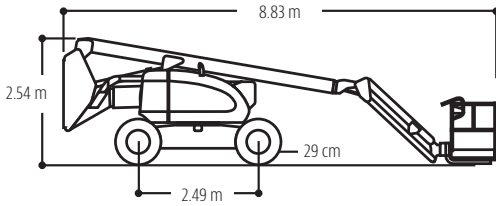

600AJ

ARTICULATING BOOM LIFT

Performance

Platform Height	18.47 m
Working Height	20.47 m
Horizontal Outreach	12.10 m
Up and Over Clearance	8.10 m
Swing	360 Degrees Continuous
Platform Capacity	230 kg
Platform Size	0.91 x 2.44 m
Platform Rotator	180 Degrees Hydraulic
Jib	1.83 m
Jib Range of Articulation	130 Degrees (+70, -60)
Weight	11,900 kg
Drive Speed	6.8 km/h
Gradeability	45%
Turning Radius	
Outside	3.56 m
Inside	1.68 m

* Provides indicator lights at platform control console for system distress, low fuel and foot switch status.

Accessories & Options

- 0.91 x 1.83 m Platform
- 1/2 in. Air Line to Platform
- Light Package
- Platform Worklights
- Mesh to Mid-Rail
- Special Hydraulic Oils (Consult Factory)
- Spark Arresting Muffler
- Accessory Packages
 - SkyWelder® Package
 - SkyGlazier® Package
 - Nite Bright® Package
 - SkyGuard®
 - Pipe Rack
 - Cable Ladder Carrier
 - ClearSky®

Note: Some options may increase lead time, and some option combinations may not be available.

600AJ

ARTICULATING BOOM LIFT

Dimensions

All dimensions are approximate.

Reach Diagram

BROOKS
ACCESS

☎ **1300 BROOKS** (1300 276 657)
@ sales@brooksaccess.com.au
🌐 www.brooksaccess.com.au