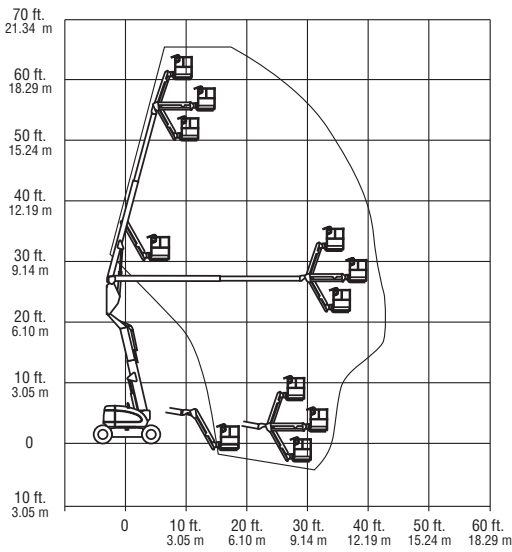

600AJ

ARTICULATING BOOM LIFT

Performance

Platform Height	18.47 m
Working Height	20.47 m
Horizontal Outreach	12.10 m
Up and Over Clearance	8.10 m
Swing	360 Degrees Continuous
Platform Capacity	230 kg
Platform Size	0.91 x 2.44 m
Platform Rotator	180 Degrees Hydraulic
Jib	1.83 m
Jib Range of Articulation	130 Degrees (+70, -60)
Weight	11,900 kg
Drive Speed	6.8 km/h
Gradeability	45%
Turning Radius	
Outside	3.56 m
Inside	1.68 m

Standard Features

- 4WD & 4WS
- 180 Degree Hydraulic Platform Rotator
- Platform Console Machine Status Light Panel*
- AC Generator including AC Outlets to Platform
- 4 Degree Tilt Alarm/Indicator Light
- Swing Out Engine Tray
- 12V-DC Auxiliary Power
- Hourmeter
- Proportional Controls
- Control ADE® System
- Lifting/Tie Down Lugs
- Horn
- Four-Wheel Hydrostatic Drive
- Oscillating Axle
- Operator Tool Tray
- Inward Self-Closing, Self-Locking Swing Gate
- Flashing Amber Beacon
- Motion Alarm
- Glow Plugs (Diesel Engines)

* Provides indicator lights at platform control console for system distress, low fuel and foot switch status.

Accessories & Options

- 0.91 x 1.83 m Platform
- 1/2 in. Air Line to Platform
- Light Package
- Platform Worklights
- Mesh to Mid-Rail
- Special Hydraulic Oils (Consult Factory)
- Spark Arresting Muffler
- Accessory Packages
 - SkyWelder® Package
 - SkyGlazier® Package
 - Nite Bright® Package
 - SkyGuard®
 - Pipe Rack
 - Cable Ladder Carrier
 - ClearSky®

Note: Some options may increase lead time, and some option combinations may not be available.

600AJ

ARTICULATING BOOM LIFT

Dimensions

All dimensions are approximate.

Reach Diagram

BROOKS
ACCESS

☎ **1300 BROOKS** (1300 276 657)
@ sales@brooksaccess.com.au
🌐 www.brooksaccess.com.au