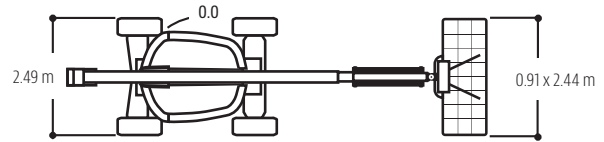

600AJ

ARTICULATING BOOM LIFT

Performance

Platform Height	18.47 m
Working Height	20.47 m
Horizontal Outreach	12.10 m
Up and Over Clearance	8.10 m
Swing	360 Degrees Continuous
Platform Capacity	230 kg
Platform Size	0.91 x 2.44 m
Platform Rotator	180 Degrees Hydraulic
Jib	1.83 m
Jib Range of Articulation	130 Degrees (+70, -60)
Weight	11,900 kg
Drive Speed	6.8 km/h
Gradeability	45%
Turning Radius	
Outside	3.56 m
Inside	1.68 m

Note: Some options may increase lead time, and some option combinations may not be available.

600AJ

ARTICULATING BOOM LIFT

Dimensions

All dimensions are approximate.

Reach Diagram

BROOKS
ACCESS

☎ **1300 BROOKS** (1300 276 657)
@ sales@brooksaccess.com.au
🌐 www.brooksaccess.com.au